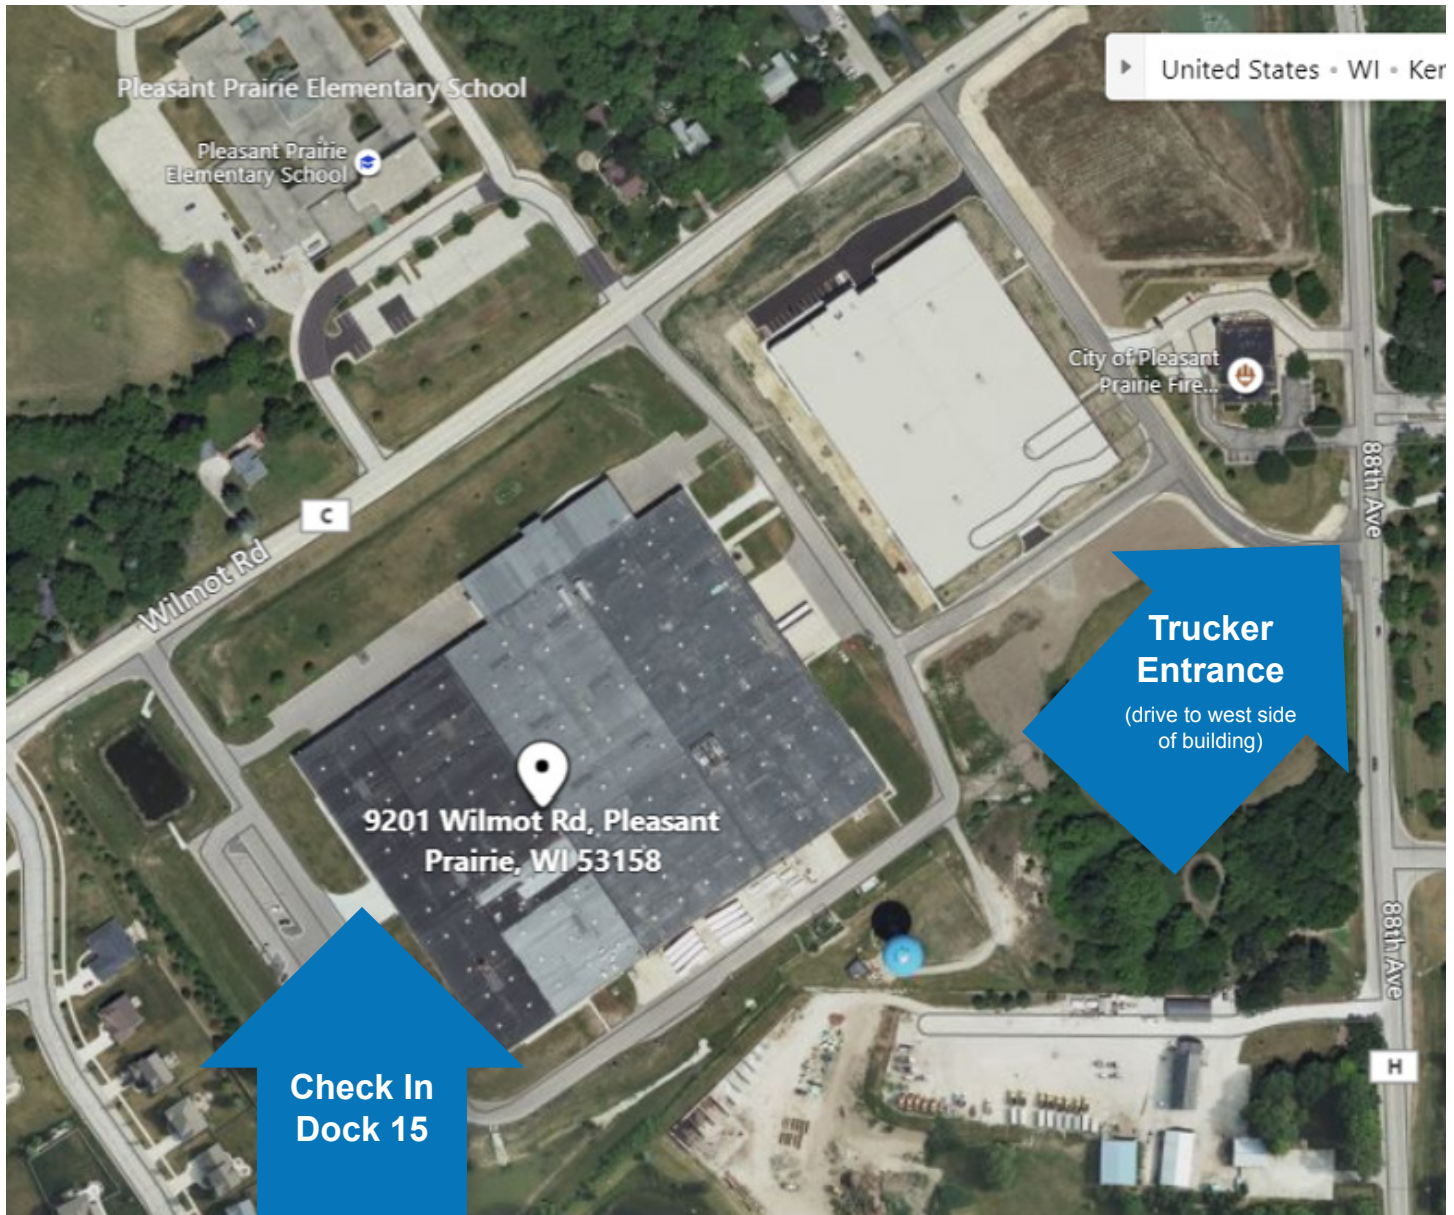

**9201 WILMOT ROAD  
PLEASANT PRAIRIE, WI 53158  
262-515-2138**

**Enter off 88th Ave, which is HWY H,  
and drive to 9201 Wilmot Rd on the  
west side for check-in.**